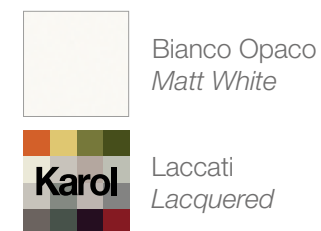

MATERIALI

Materials

ACRILICO / ACRYLIC

L'acrilico è sinonimo di solidità e vanta molteplici qualità: un'estrema durabilità e inalterabilità che consente una pulizia facile e veloce. Acrilico è sicurezza e bellezza senza tempo.

Acrylic has many qualities: it is highly durable, it does not change over time and makes cleaning quick and easy. Acrylic safety and beauty stand the test of time.

Finiture / Finishes: