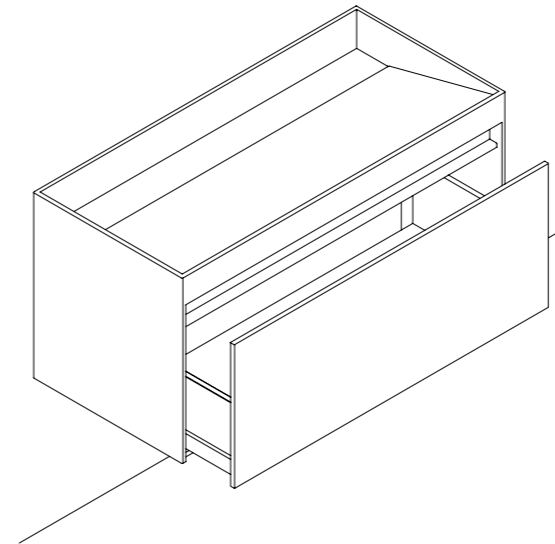

Aperture/Opening systems