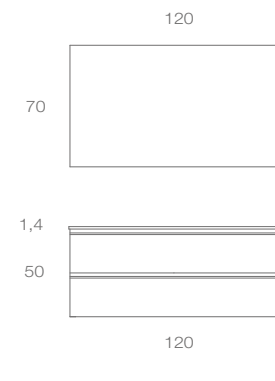

S 07 — L 120
p. 26

Dimensioni
L120 x P46 x H51,4 cm

Top con lavabo integrato
Mineralmarmo Bianco Opaco (MM.001)

Base
Laccato Lucido Bianco Luminoso (LL.301)

Specchio
Con luce LED perimetrale L120 x H70 cm

Dimensions
L120 x D46 x H51,4 cm

Top with integrated basin
Matt White Mineralmarmo (MM.001)

Cabinet
Lacquered Glossy Bianco Luminoso (LL.301)

Mirror
With perimeter LED light L120 x H70 cm