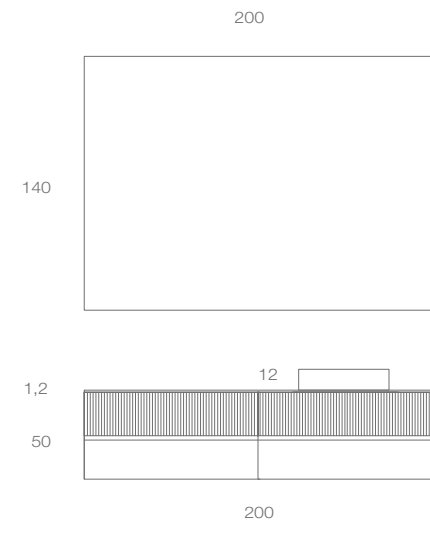

Composizioni

Compositions

S 01 — L 100+100 p. 04

Dimensioni
L100+100 x P46 x H51,2 cm

Top
Noce Canaletto (WO.520)

Base
Noce Canaletto Rigato (WO.520R)
Laccato Lucido Beige (LL.140)

Lavabo d'appoggio
Ceramica Bianco Lucido (CEL.001)
L55 x P36 x H12 cm

Specchio
Con luce LED perimetrale
L200 x H140 cm

Dimensions
L100+100 x D46 x H51,2 cm

Top
Noce Canaletto (WO.520)

Cabinet
Noce Canaletto Rigato (WO.520R)
Lacquered Glossy Beige (LL.140)

Countertop washbasin
Glossy White Ceramic (CEL.001)
L55 x D36 x H12 cm

Mirror
With perimeter LED light
L200 x H140 cm