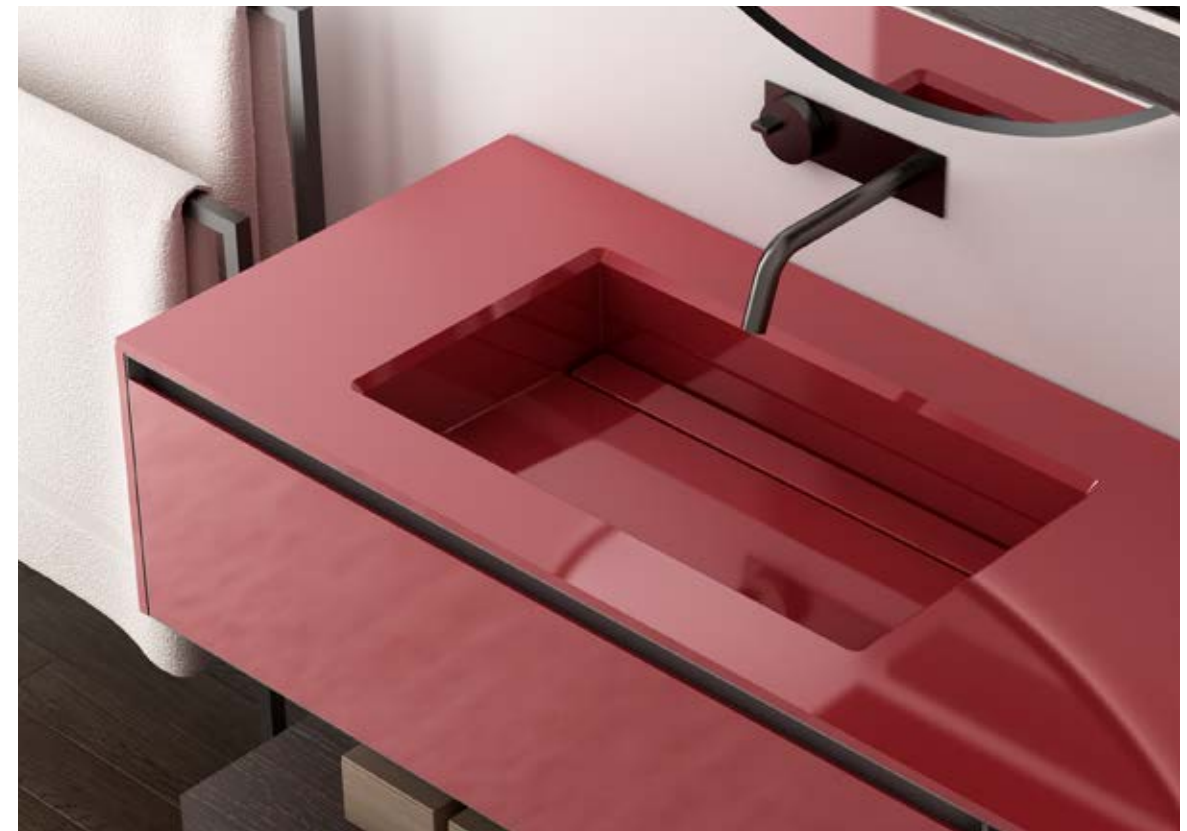

Shelf under cabinet

Rovere Wengè (WR.507)

Mirror

Ø100 cm
with LED backlight and shelf in Rovere Wengè (WR.507) L90 cm

Top con lavabo integrato Solid Surface Laccato Lucido Rosso Rubino (LL.118).

Top with integrated basin in Lacquered Glossy Rosso Rubino Solid Surface (LL.118).