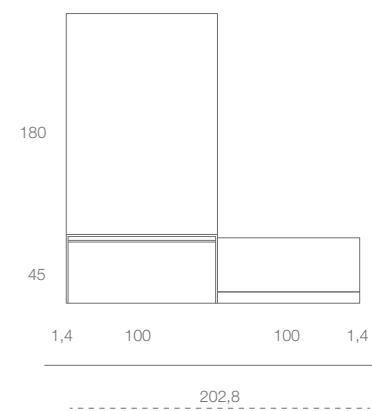

T 09
p. 44

Dimensioni
L203 x P51 x H45 cm

Anta base portalavabo
Rovere Tabacco (WR.503)

Top con lavabo integrato
Fianchi
Gres Industrial Ivory (GR.415)

Specchio
L103 x H180 cm
con retroilluminazione LED

Panca
Gres Industrial Ivory (GR.415)
con retroilluminazione LED

Dimensions
L203 x D51 x H45 cm

Washbasin cabinet front
Rovere Tabacco (WR.503)

Top with integrated basin
Sides
Gres Industrial Ivory (GR.415)

Mirror
L103 x H180 cm
with LED backlight

Bench
Gres Industrial Ivory (GR.415)
with LED backlight