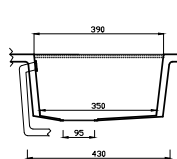

KUMA KW5040 med afløbsbakke/ with drainer

BPL min. cm: 100,0 | BPD min. cm: 55,0 | SKB min. cm: 60,0 | IBM min. cm: 51,0