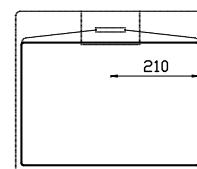

ZURA 42/30

BPL min. cm: 50,0 | BPD min. cm: 44,0 | SKB min. cm: 50,0 | IBM min. cm: 40,0