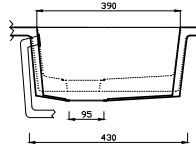

KUMA KW5040+1640

BPL min. cm: 80,0 | BPD min. cm: 55,0 | SKB min. cm: 80,0 | IBM min. cm: 51,0