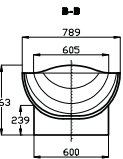

BATHTUB LUNA

Vægt/weight ca. 96 kg.
Volumen/volume ca. 280 L

Leveres med
push-up bundventil

Leveres med
push-up bunnventil

Leveras med
push-up avlopp

Supplied with
push-up drain