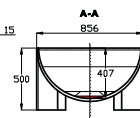

BATHTUB LUNA

Vægt/weight ca. 96 kg.
Volumen/volume ca. 280 L

Leveres med
push-up bundventil

Leveres med
push-up bunnventil

Leveras med
push-up avlopp

Supplied with
push-up drain