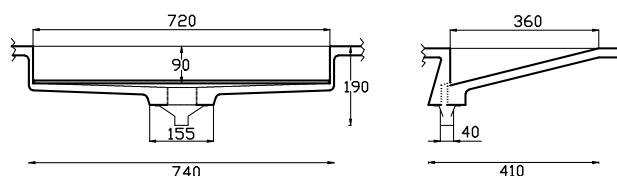

BPL min. cm: 80,0 | BPD min. cm: 50,0 | SKB min. cm: 80,0 | IBM min. cm: 46,0

* Fås kun i Rector® RB11 dog minus Flow. Only in Rector® RB11 except Flow.