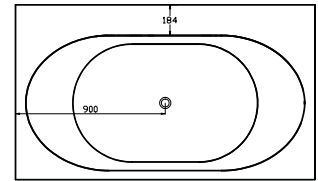

* Fås kun i Rector® RB11 dog minus Flow. Only in Rector® RB11 except Flow.

KUNA[®]

ZOOM

EASY CLEANING - GREAT STORAGE

BAD_BATH STAND ALONE

BATHTUB LAGO

Vægt/weight ca. 129 kg.
Volumen/volume ca. 280 L

Leveres med
push-up bundventil