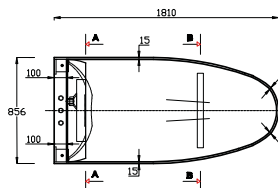

BATHTUB LUNA

Vægt/weight ca. 96 kg.
Volumen/volume ca. 280 L

Leveres med
push-up bundventil

Leveres med
push-up bunnventil

Leveras med
push-up avlopp

Supplied with
push-up drain