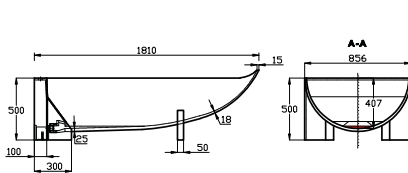

BATHTUB LUNA

Vægt/weight ca. 96 kg.
Volumen/volume ca. 280 L

Leveres med
push-up bundventil

Leveres med
push-up bunnventil

Leveras med
push-up avlopp

Supplied with
push-up drain