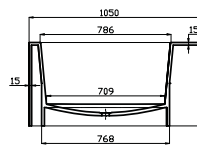

* Fås kun i Rector® RB11 dog minus Flow. Only in Rector® RB11 except Flow.

KUNA[®]

ZOOM

EASY CLEANING - GREAT STORAGE

BAD_BATH STAND ALONE

BATHTUB LAGO

Vægt/weight ca. 129 kg.
Volumen/volume ca. 280 L

Leveres med
push-up bundventil