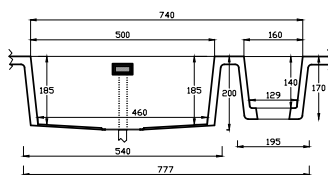

KUMA KW5040+1640

BPL min. cm: 80,0 | BPD min. cm: 55,0 | SKB min. cm: 80,0 | IBM min. cm: 51,0