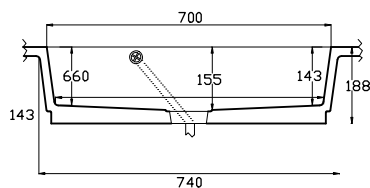

KUMA KW7040

BPL min. cm: 80,0 | BPD min. cm: 55,0 | SKB min. cm: 80,0 | IBM min. cm: 51,0