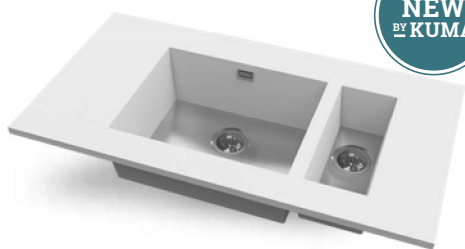

KUMA KW5040+1640

BPL min. cm: 80,0 | BPD min. cm: 55,0 | SKB min. cm: 80,0 | IBM min. cm: 51,0