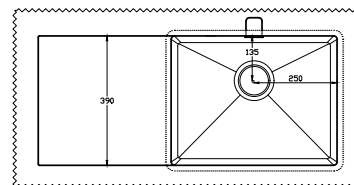

KUMA KW5040 med afløbsbakke/ with drainer

BPL min. cm: 100,0 | BPD min. cm: 55,0 | SKB min. cm: 60,0 | IBM min. cm: 51,0