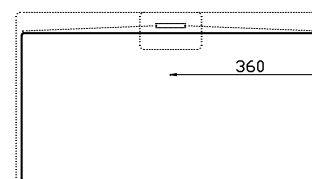

ZURA 72/36

BPL min. cm: 80,0 | BPD min. cm: 50,0 | SKB min. cm: 80,0 | IBM min. cm: 46,0

* Fås kun i Rector® RB11 dog minus Flow. Only in Rector® RB11 except Flow.