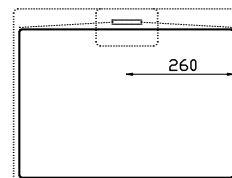

ZURA 52/36

BPL min. cm: 60,0 | BPD min. cm: 50,0 | SKB min. cm: 60,0 | IBM min. cm: 46,0