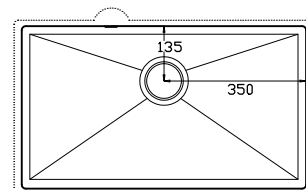

KUMA KW7040

BPL min. cm: 80,0 | BPD min. cm: 55,0 | SKB min. cm: 80,0 | IBM min. cm: 51,0