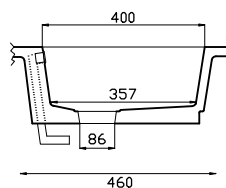

KUMA KW7040

BPL min. cm: 80,0 | BPD min. cm: 55,0 | SKB min. cm: 80,0 | IBM min. cm: 51,0