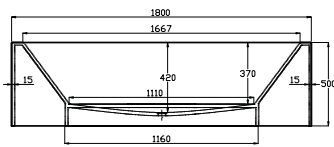

* Fås kun i Rector® RB11 dog minus Flow. Only in Rector® RB11 except Flow.

KUNA[®]

ZOOM

EASY CLEANING - GREAT STORAGE

BAD_BATH STAND ALONE

BATHTUB LAGO

Vægt/weight ca. 129 kg.
Volumen/volume ca. 280 L

Leveres med
push-up bundventil