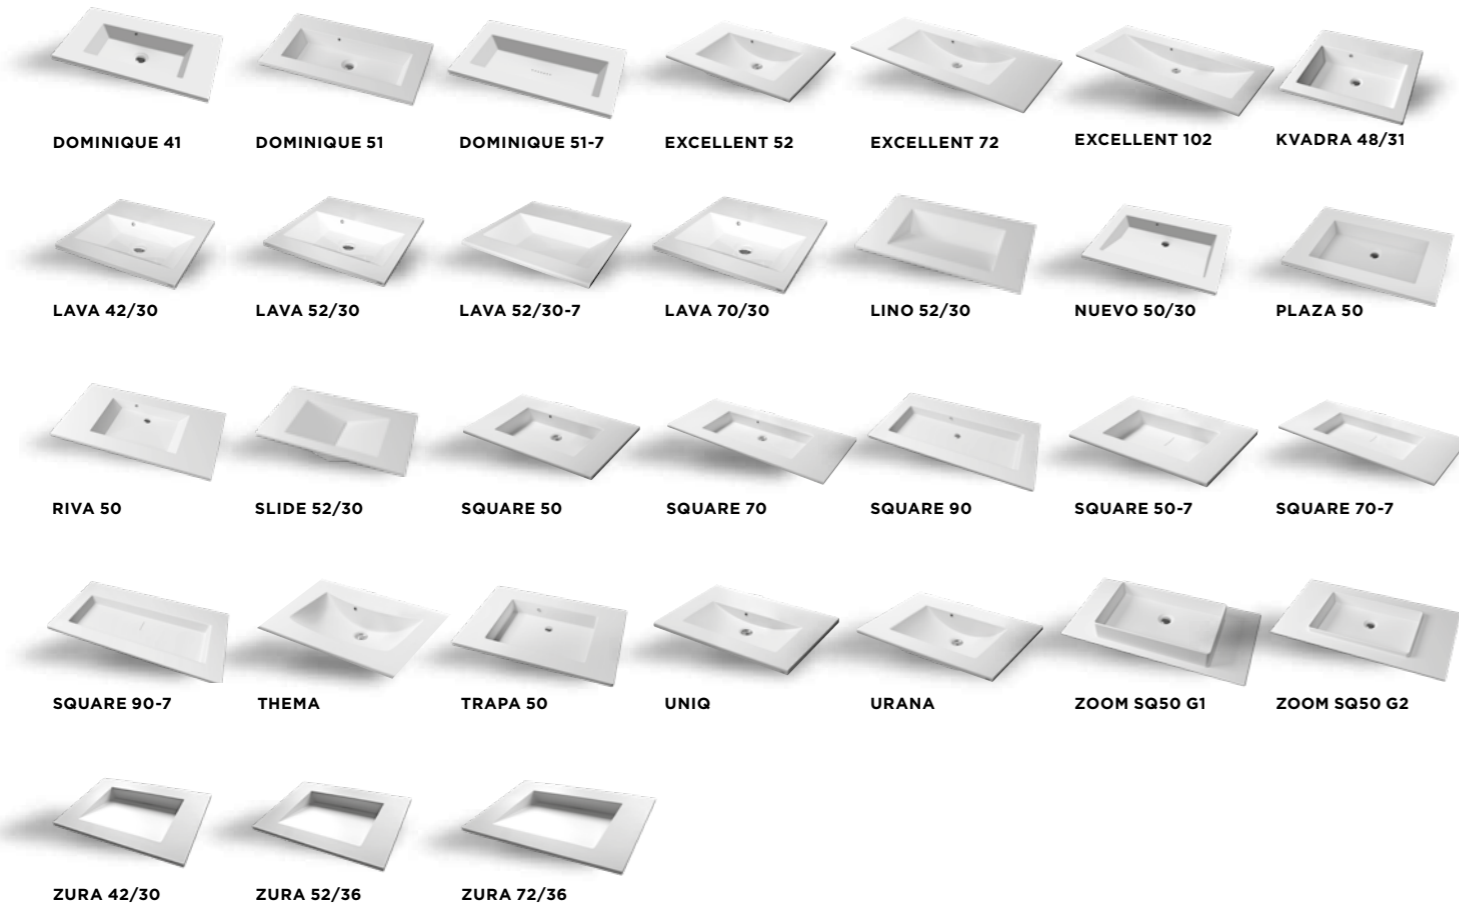

SQUARE BASINS FOR BATH