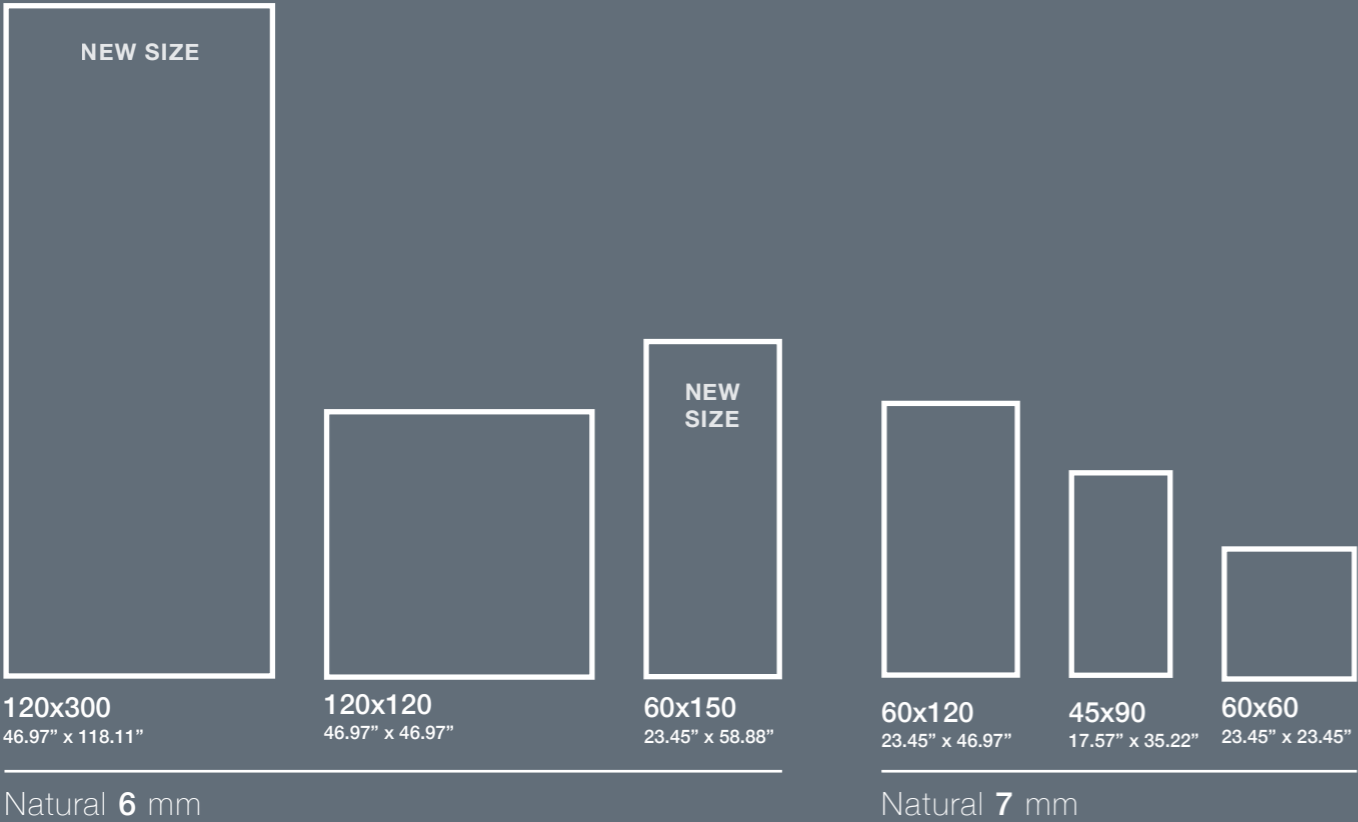

Cassero

COLLECTION

Floor & walls

White