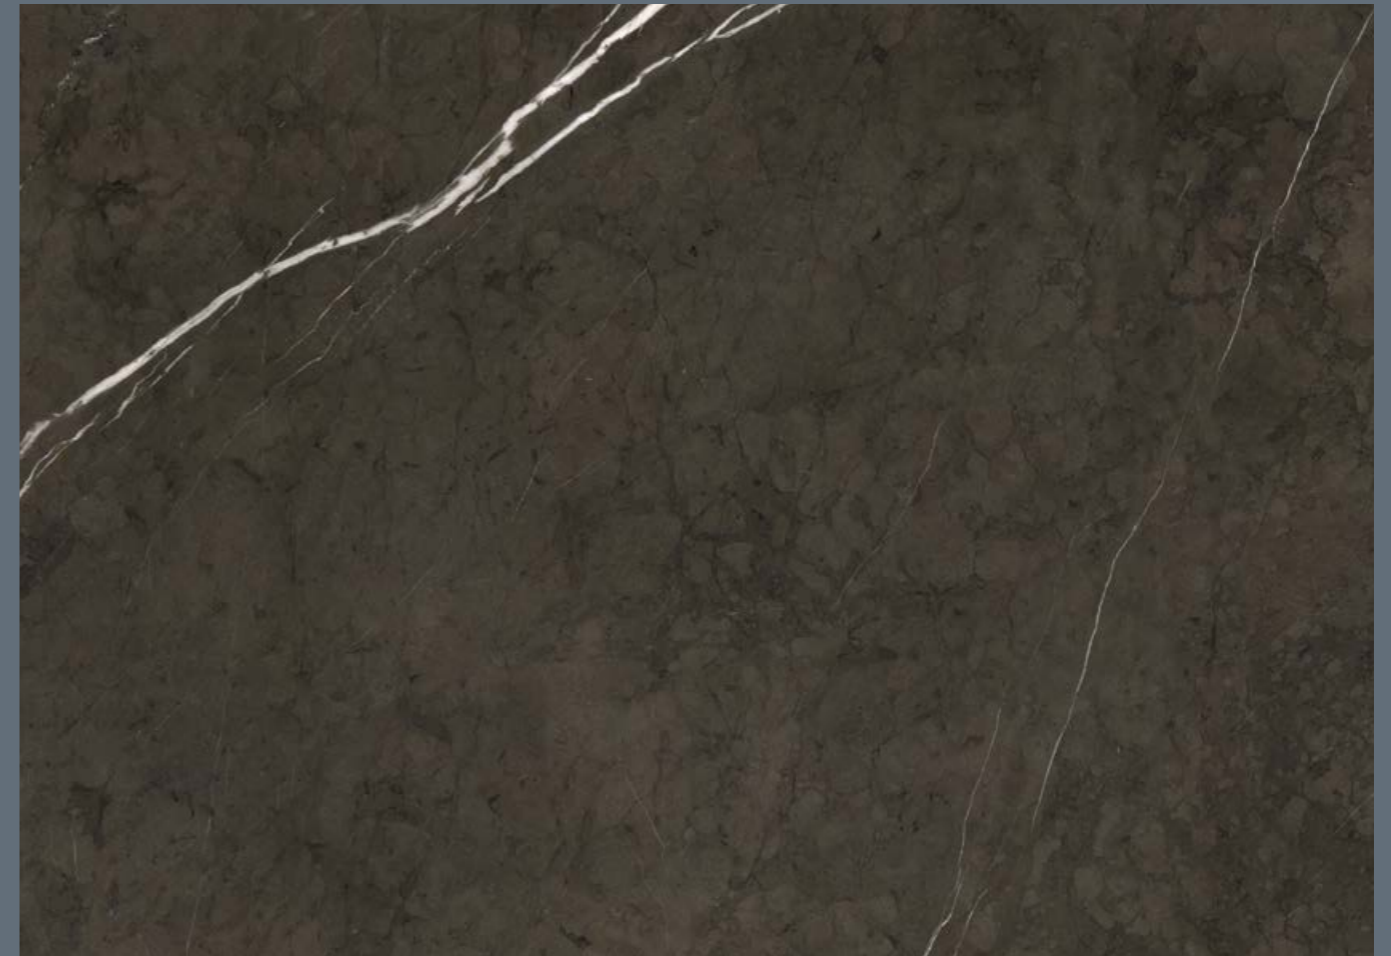

60x260
23.45" x 102.4"

120x120
46.97" x 46.97"

Pietra Grey Natural & Polished

St. Vincent

COLLECTION

Linetop

162x324
63.8" x 127.6"

Natural & Polished **12** mm