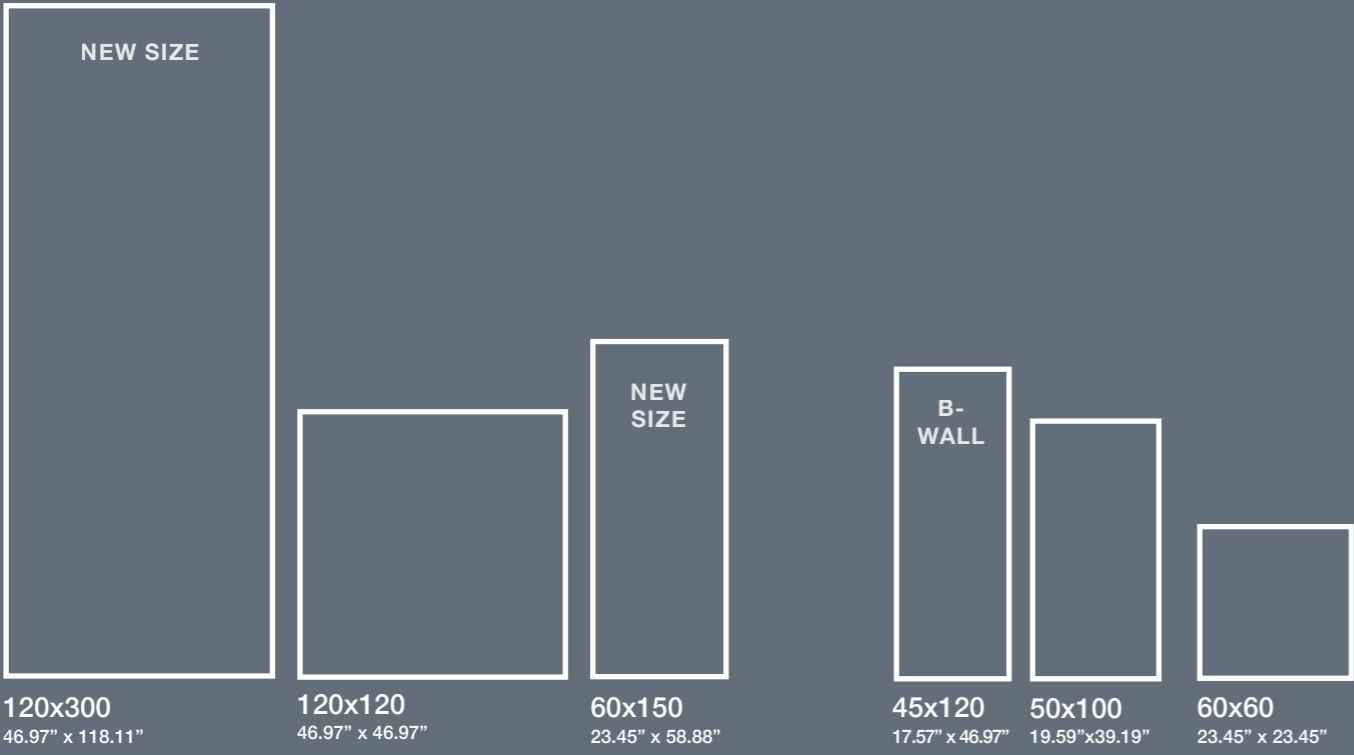

Floor & walls

Polished 6 mm

Natural & Polished 7 mm