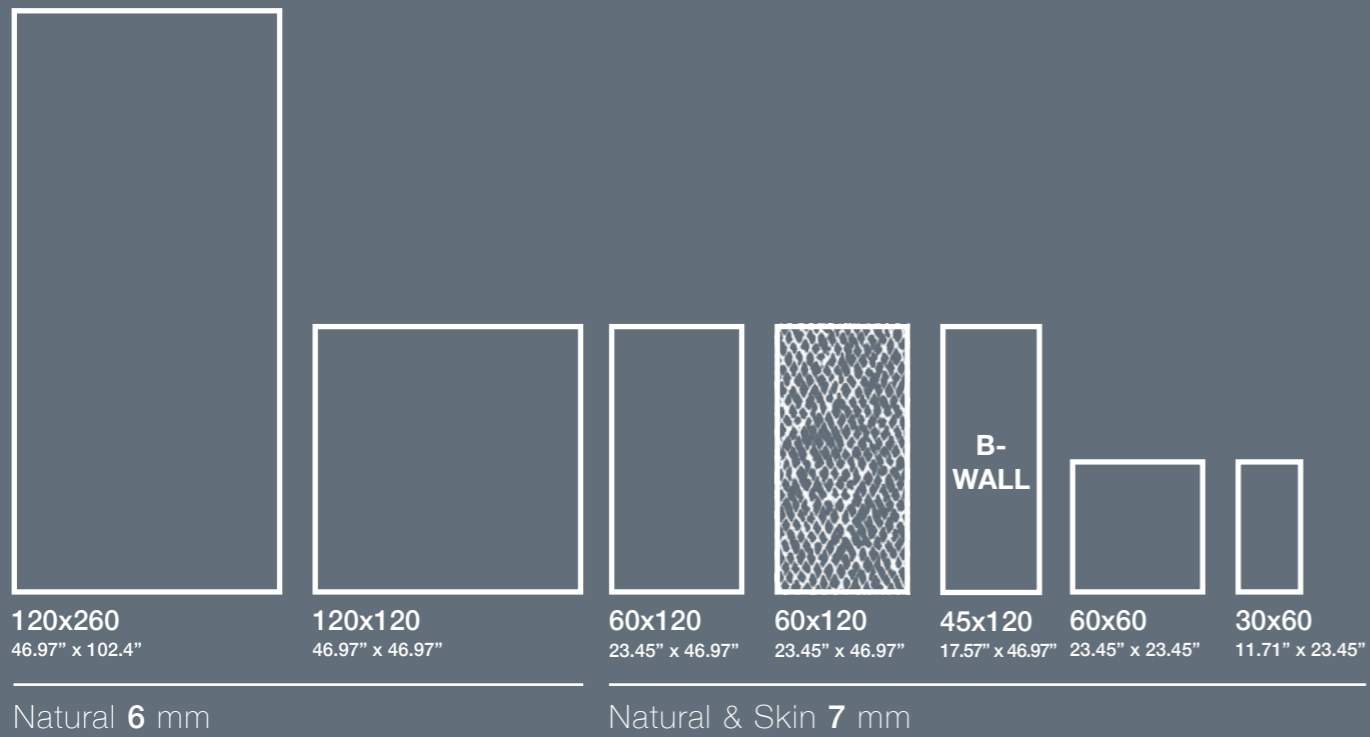

Floor & walls

50x100
19.59" x 39.19"

Outdoor
20 mm

25x29
9.84" x 11.42"

Natural, Decor & Silver
10 mm