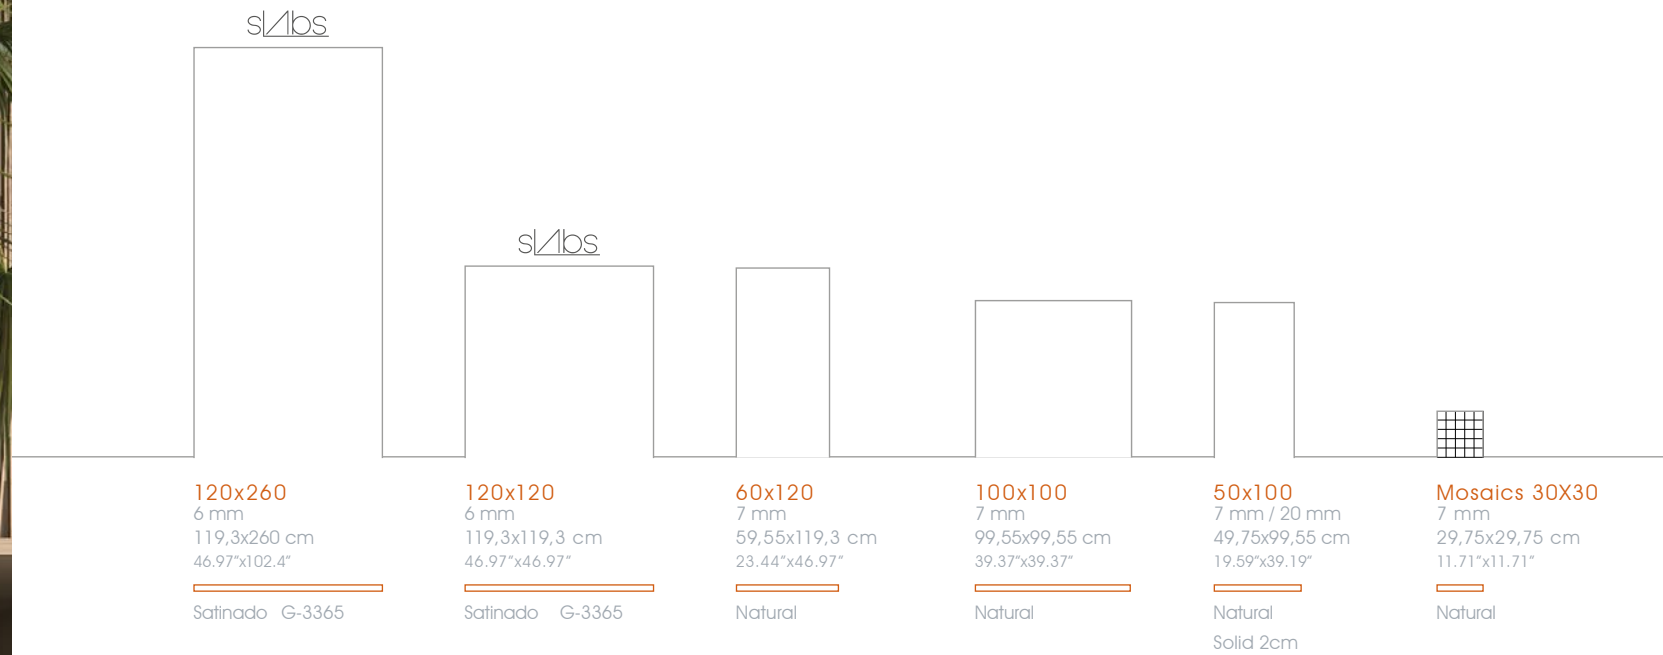

Number of designs available in 120x300: 4

walls: Mystone Grey Satin 120x260 & Mystone Grana Naturale 120x260
floor: Mystone Grana Naturale 120x120

walls: Mystone Ivory Natural 120x260
 floor: Mystone Grana Natural 120x120

MYSTONE IVORY

MYSTONE GRANA

MYSTONE GREY

Number of designs available in 120x260: 5

walls: Suav Grey Corrugato 45x120
floor: Suav Grey Natural 120x120

floor: Suav Grey Natural 120x260

SUAV GREY

SUAV IVORY

SUAV BEIGE

Number of designs available in 120x260: 4

B-WALL
45x120 cm
17.7"x47.2"

walls: Suav GREY Corrugato 45x120

SUAV IVORY NATURAL 44,63x119,3 cm / 17.57"x46.97"

SUAV IVORY CORRUGATO 44,63x119,3 cm / 17.57"x46.97"

SUAV BEIGE CORRUGATO 44,63x119,3 cm / 17.57"x46.97"

SUAV GREY NATURAL 44,63x119,3 cm / 17.57"x46.97"

SUAV GREY CORRUGATO 44,63x119,3 cm / 17.57"x46.97"

walls: Lamiere Blue Natural & Lamiere White Natural 120x260
floor: Lamiere White Natural 120x120