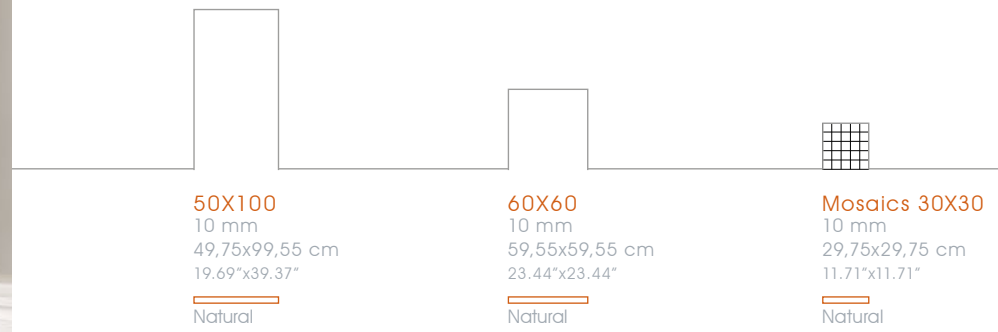

60X60
10 mm
59,55x59,55 cm
23,44"x23,44"
Natural

Mosaics 30X30
10 mm
29,75x29,75 cm
11,71"x11,71"
Natural

COVADONGA BLUE

COVADONGA BEIGE

COVADONGA MULTICOLOR

walls: Track Ivory Natural 50x100
 floor: Track Beige Natural 50x100
 furniture: Travertino Titanium Natural

TRACK BEIGE

TRACK IVORY

TRACK GREY

B-WALL
45x120 cm
17.7"x47.2"

PURE IVORY FLAME 44,63x119,3 cm / 17.57"x46.97"

PURE IVORY SEGMENTS 44,63x119,3 cm / 17.57"x46.97"

PURE GREY FLAME 44,63x119,3 cm / 17.57"x46.97"