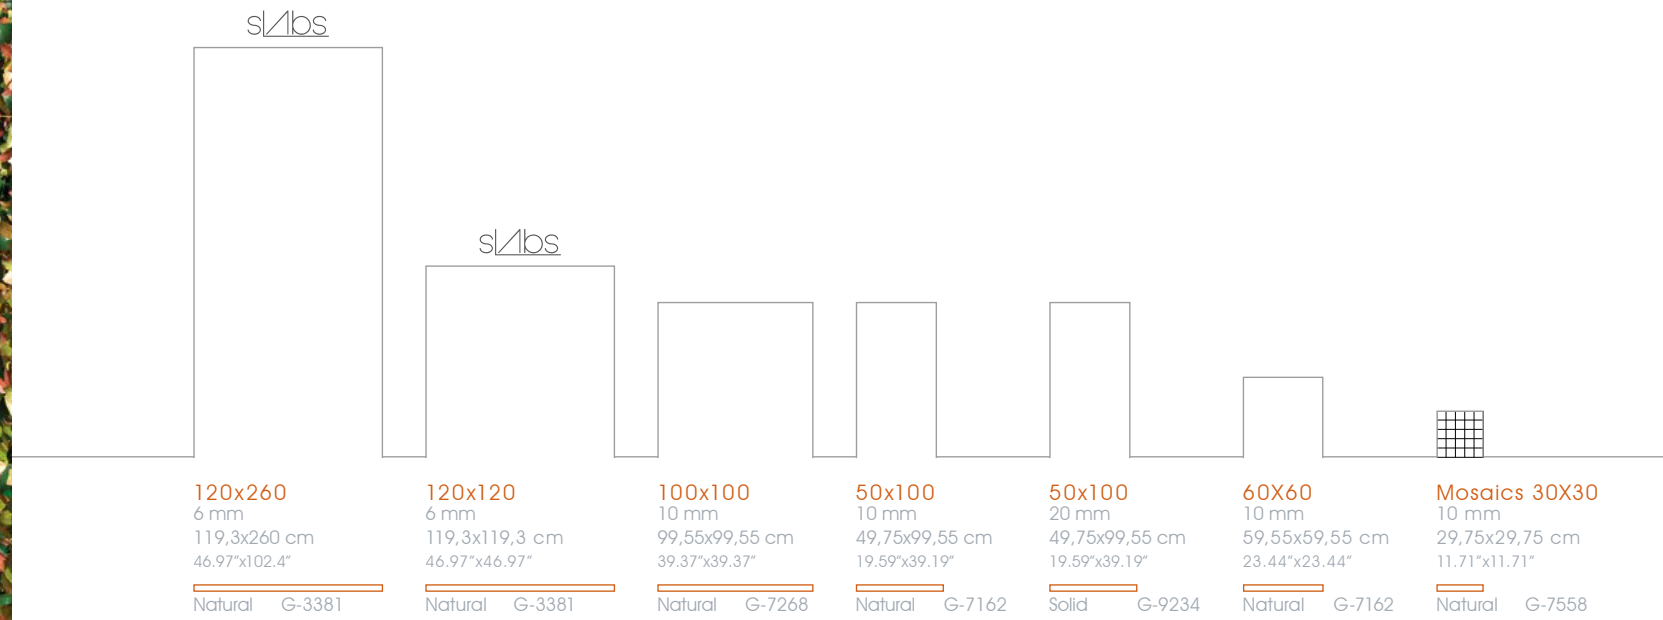

SUAV BEIGE

Number of designs available in 120x260: 4

B-WALL
45x120 cm
17.7"x47.2"

walls: Suav GREY Corrugato 45x120

SUAV IVORY NATURAL 44,63x119,3 cm / 17.57"x46.97"

SUAV IVORY CORRUGATO 44,63x119,3 cm / 17.57"x46.97"

SUAV BEIGE CORRUGATO 44,63x119,3 cm / 17.57"x46.97"

SUAV GREY NATURAL 44,63x119,3 cm / 17.57"x46.97"

SUAV GREY CORRUGATO 44,63x119,3 cm / 17.57"x46.97"

walls: Lamiere Blue Natural & Lamiere White Natural 120x260
floor: Lamiere White Natural 120x120

LAMIERE BLUE 

LAMIERE WHITE 

LAMIERE GREEN

Number of designs available in 120x260: 4

ROMA BLUE

walls: Roma Blue Polished 120x300
Floor: Suav Grey Natural 120x260

sl/bs

120x300
6 mm
119,3x300 cm
46.97"x118.11"