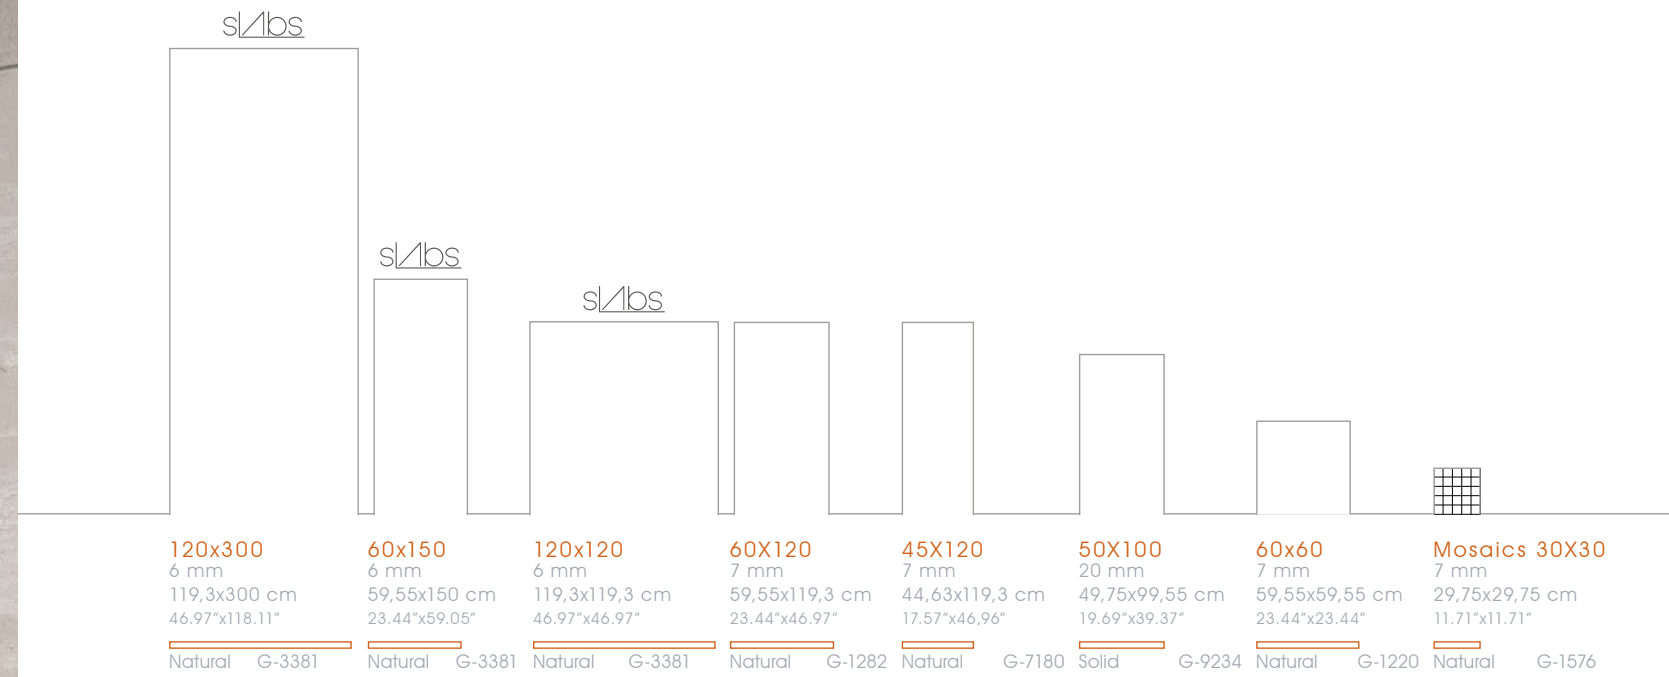

TRAVERTINO

Number of designs available in 120x300: 4