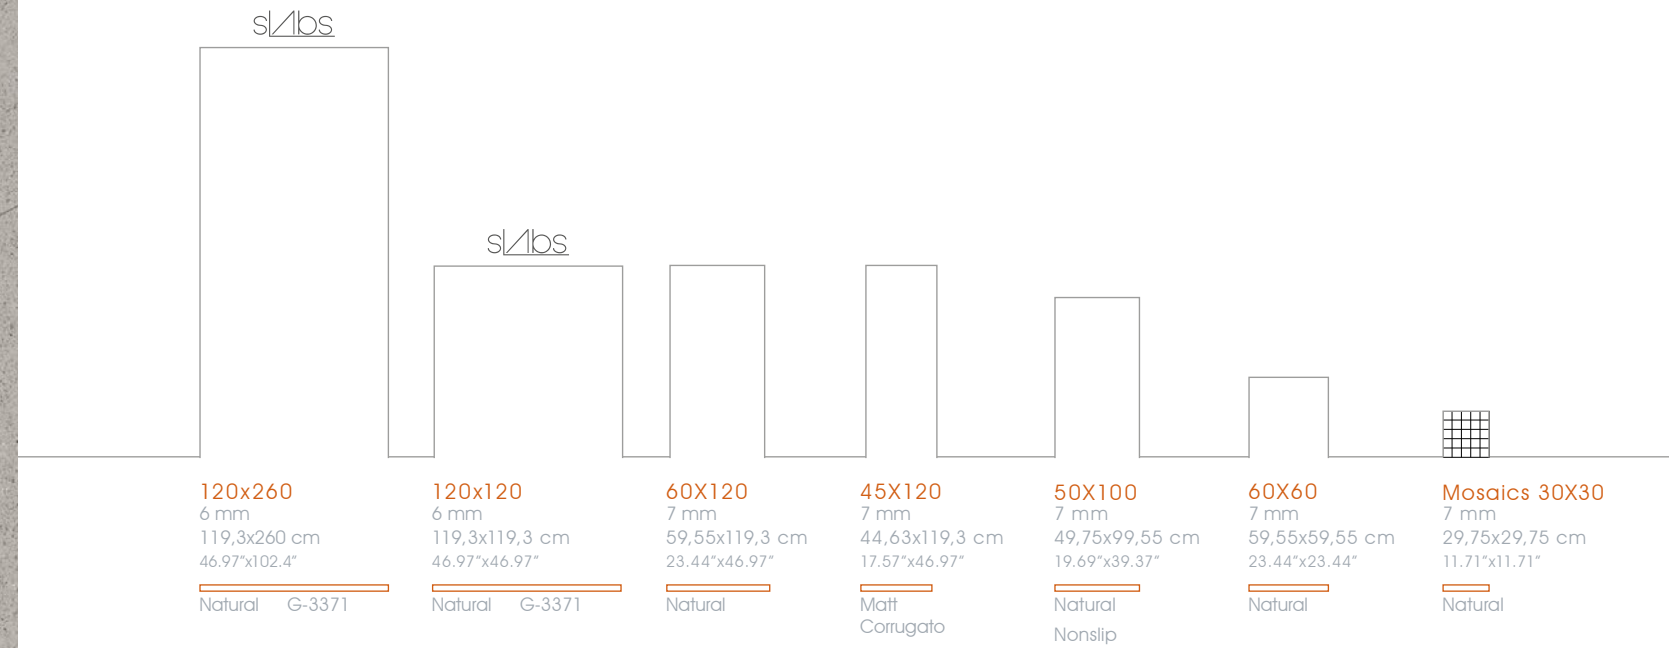

MYSTONE IVORY

MYSTONE GRANA

MYSTONE GREY

Number of designs available in 120x260: 5

walls: Suav Grey Corrugato 45x120
floor: Suav Grey Natural 120x120

floor: Suav Grey Natural 120x260

SUAV GREY

SUAV IVORY

SUAV BEIGE

Number of designs available in 120x260: 4

B-WALL
45x120 cm
17.7"x47.2"

walls: Suav GREY Corrugato 45x120

SUAV IVORY NATURAL 44,63x119,3 cm / 17.57"x46.97"

SUAV IVORY CORRUGATO 44,63x119,3 cm / 17.57"x46.97"

SUAV BEIGE CORRUGATO 44,63x119,3 cm / 17.57"x46.97"

SUAV GREY NATURAL 44,63x119,3 cm / 17.57"x46.97"

SUAV GREY CORRUGATO 44,63x119,3 cm / 17.57"x46.97"

walls: Lamiere Blue Natural & Lamiere White Natural 120x260
floor: Lamiere White Natural 120x120