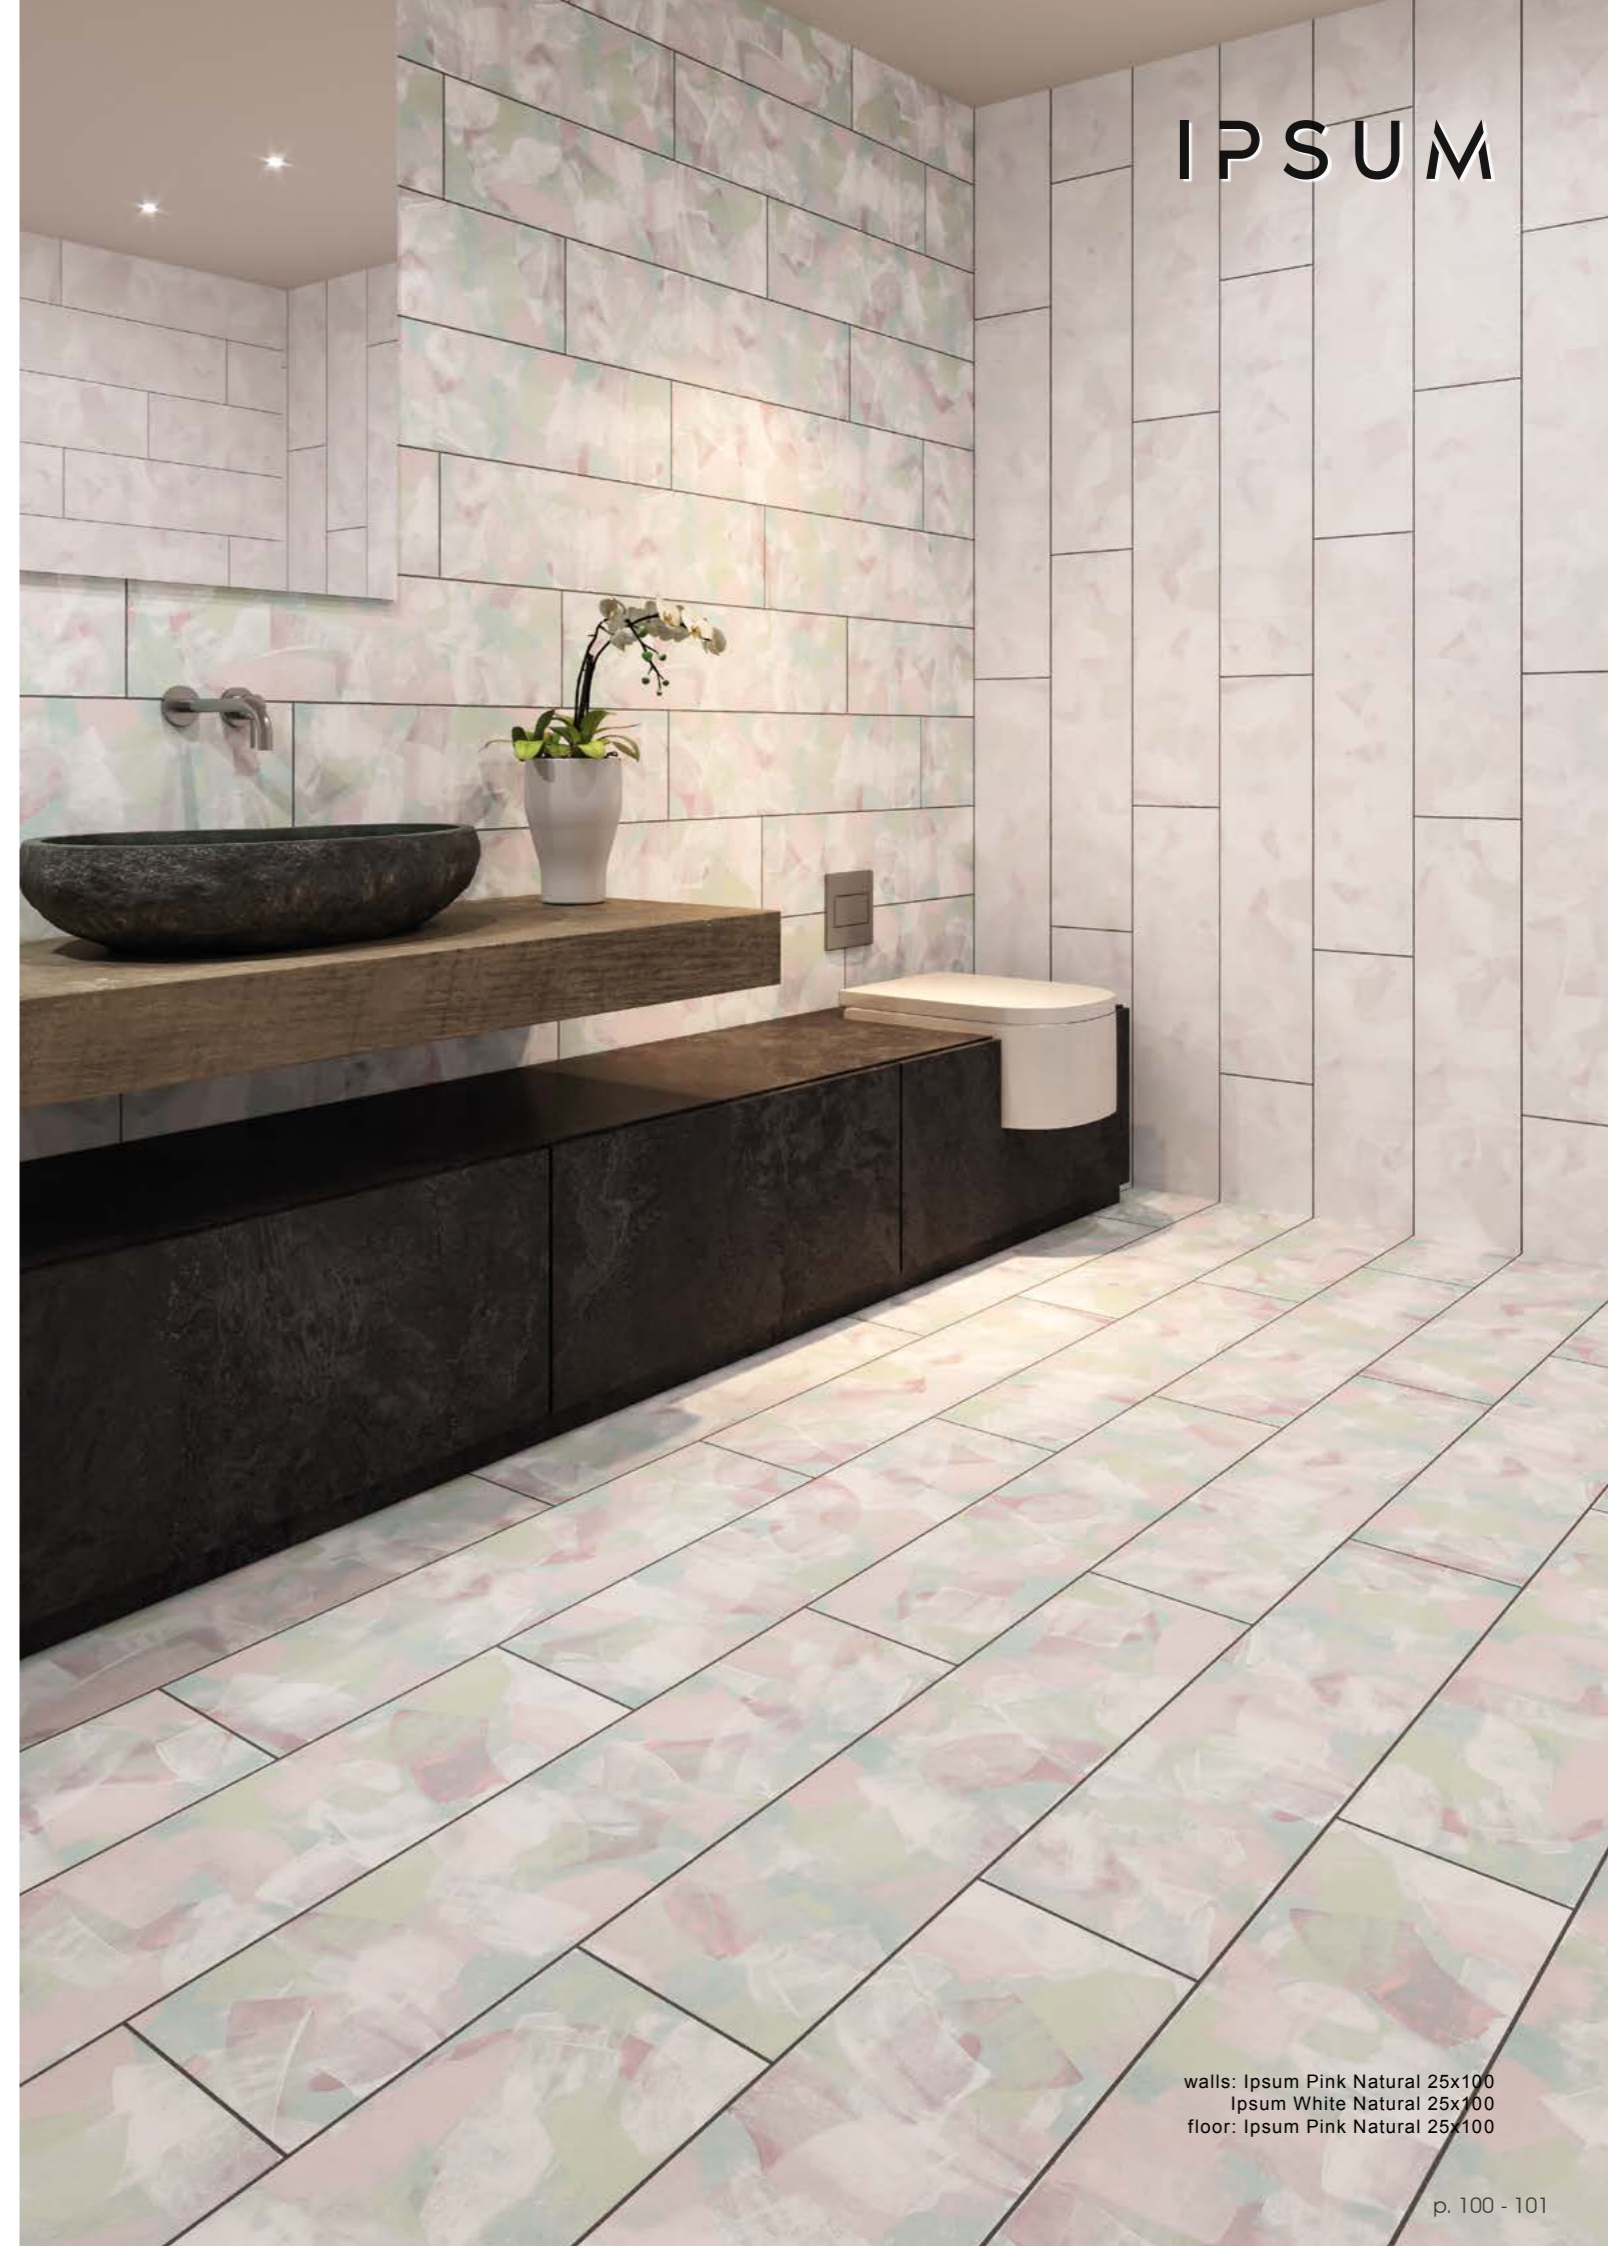

walls: Ipsum Pink Natural 25x100
Ipsum White Natural 25x100
floor: Ipsum Pink Natural 25x100