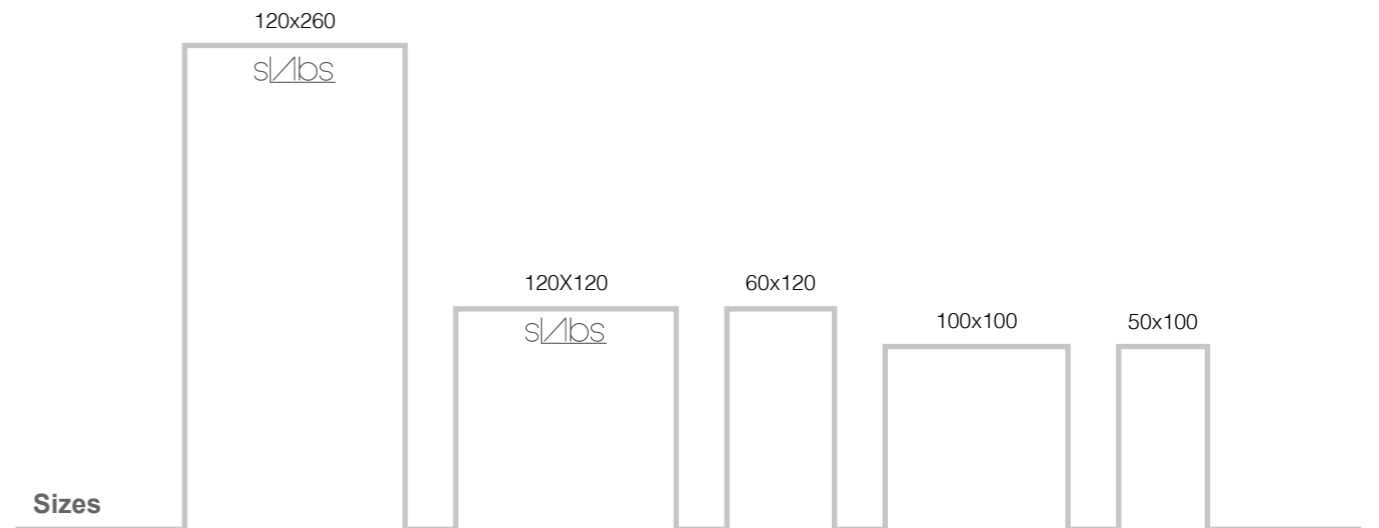

Packing List	Real Size cm	Real Size "	Box/ Pallet	Pzs/ Box	M2/ Pallet	M2/ Box	SQF/ Pallet	SQF/ Box	Kg/ Pallet	Kg/ Box	Kg/ Piece
120x260 (6 mm)	119,3x260	46.97"x102.4"	17	1	52,731	3,102	567,592	33,388	900	49,410	49,410
120x120 (6 mm)	119,30x119,3	46.97"x46.97"	32	1	45,544	1,423	490,235	15,320	855	25,150	24,500
60x120 (7 mm)	59,55x119,30	23.44"x46.97"	30	2	1,42	42,63	15,29	458,83	780	25,234	12,437
100x100 (7 mm)	99,55x99,55	39.19"x39.19"	24	2	47,569	1,982	512,032	21,335	822	32,750	16,200
50x100 (7 mm)	49,75x99,55	19.59"x39.19"	27	4	53,488	1,981	575,747	21,324	917	33,095	8,200
50x100 Solid 2 Cm	49,75x99,55	19,59"x39,19"	36	1	17,83	0,50	191,92	5,33	880	23,889	23,594

Technical Data	DIN 51130	DIN 51097	DCOF ANSI A 326.3	PTV BS 7976	CLASE UNE 41901 EX
Natural	R10	•	>0,42	>36	2
Solid 2 cm	R11	C	>0,42	>36	3

DIN 51130 / BS EN 13036-4 / UNE-ENV 12633 - Test done in Mystone Ivory Natural 50x100 cm. Average test result value on January 2022. Consult specific product test result value before supplying. DIN 51130 / BS EN 13036-4 / UNE-ENV 12633 - Prueba realizada sobre el producto Mystone Ivory Natural 50x100 cm. Valor de media a fecha de Enero 2022. Consultar valor de un producto específico antes del suministro.

Sizes